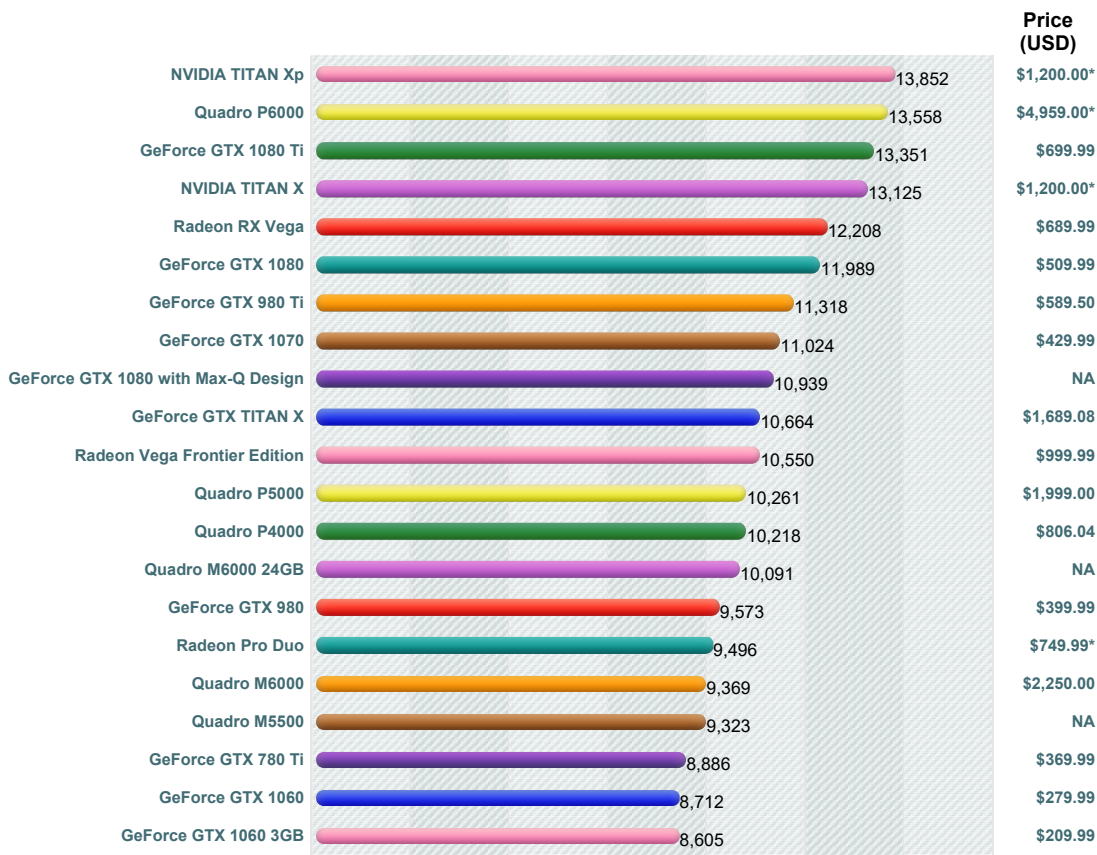

Videocard Benchmarks

Over 800,000 Video Cards Benchmarked

----Select A Page ----

How does your Video Card compare?

Add your card to our benchmark charts with **PerformanceTest V9!**

High End Video Card Chart

This chart made up of thousands of **PerformanceTest** benchmark results and is updated daily with new graphics card benchmarks. This high end chart contains high performance video cards typically found in premium gaming PCs. Recently introduced ATI video cards (such as the ATI Radeon HD) and nVidia graphics cards (such as the nVidia GTX and nVidia Quadro FX) using the PCI-Express (or PCI-E) standard are common in our high end video card charts.

G3D Mark | Price Performance

(Click to select desired chart)

PassMark - G3D Mark High End Videocards - Updated 24th of August 2017